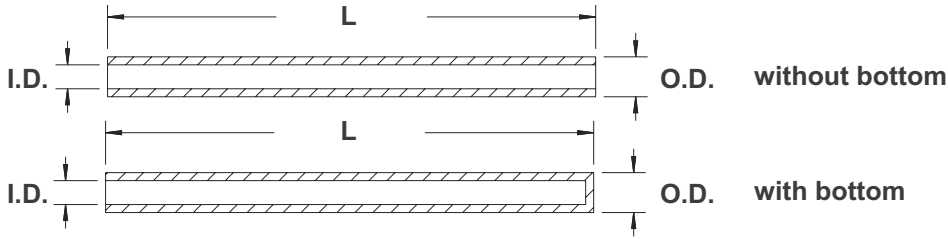

Tubes

Other diameters, lengths and custom made tubes are available on request.

Outer Diameter	Inner Diameter	Length (Standard)	without bottom	with bottom
4,7mm	0,8mm	350mm	x	—
10mm	3mm	600mm	x	x
10mm	4mm	600mm	x	x
12mm	7mm	356mm	x	x
12mm	8,6mm	420mm	x	x
12mm	9mm	400mm	x	x
18mm	12mm	356mm	x	x
18mm	14mm	542mm	x	x
24mm	18mm	440mm	x	x
24mm	14mm	800mm	x	—
26mm	20mm	600mm	x	x
28,5mm	20,5mm	600mm	x	x